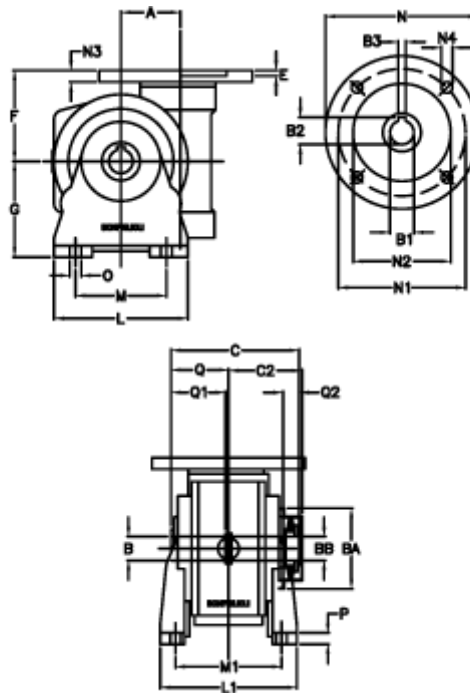

Article number: 390204410032236

Description: Worm Gear with Torque Limiter
VF 44-L2-V-100-P63B5

Measures

a	= 44.60	C2	= 48	M1	= 81.0	Q	= 32.0
B	= 18	Description	= VF 44V-xx-63B5	N	= 140	Q1	= 32
B1 E7	= 11	E	= 2.0	N1	= 115	Q2	= 12
B2	= 12.8	F	= 65	N2	= 95		
B3 H9	= 4	g	= 72	N3	= 10.5		
BA	= 40	L	= 90	N4	= 9,5		
BB H7	= 11	L1	= 98.0	O	= 8.5		
C	= 79	m	= 52	P	= 10		